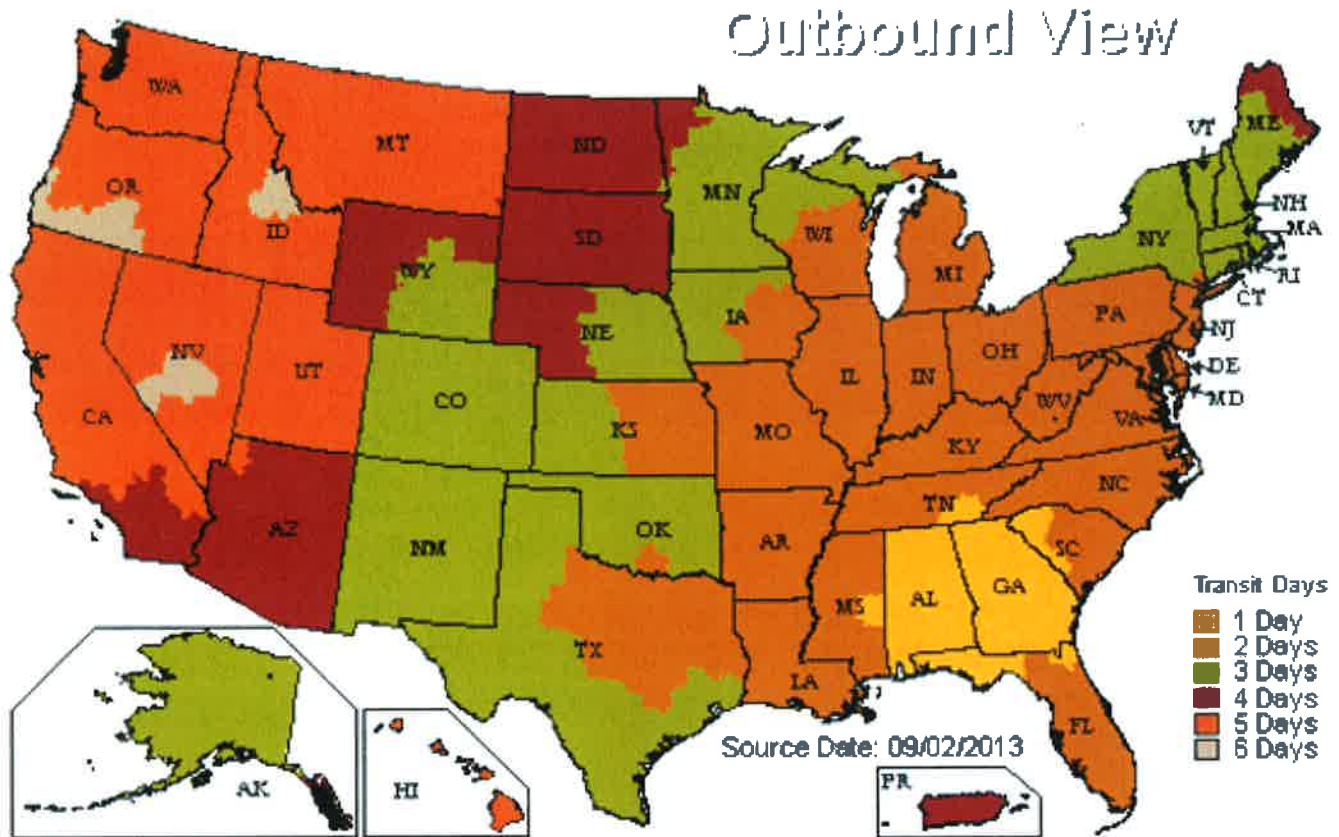

UPS Service Mapping (TM)

U.S. Ground Map Results

Business days in transit from: COLUMBUS, GA 31907

Service Map colors may vary due to differences in hardware and software. This map is a general representation of UPS Ground transit times. For service availability and to calculate the delivery time for a package shipped between a specific origin and destination worldwide, select **Calculate Time & Cost** in the **Shipping** tab.